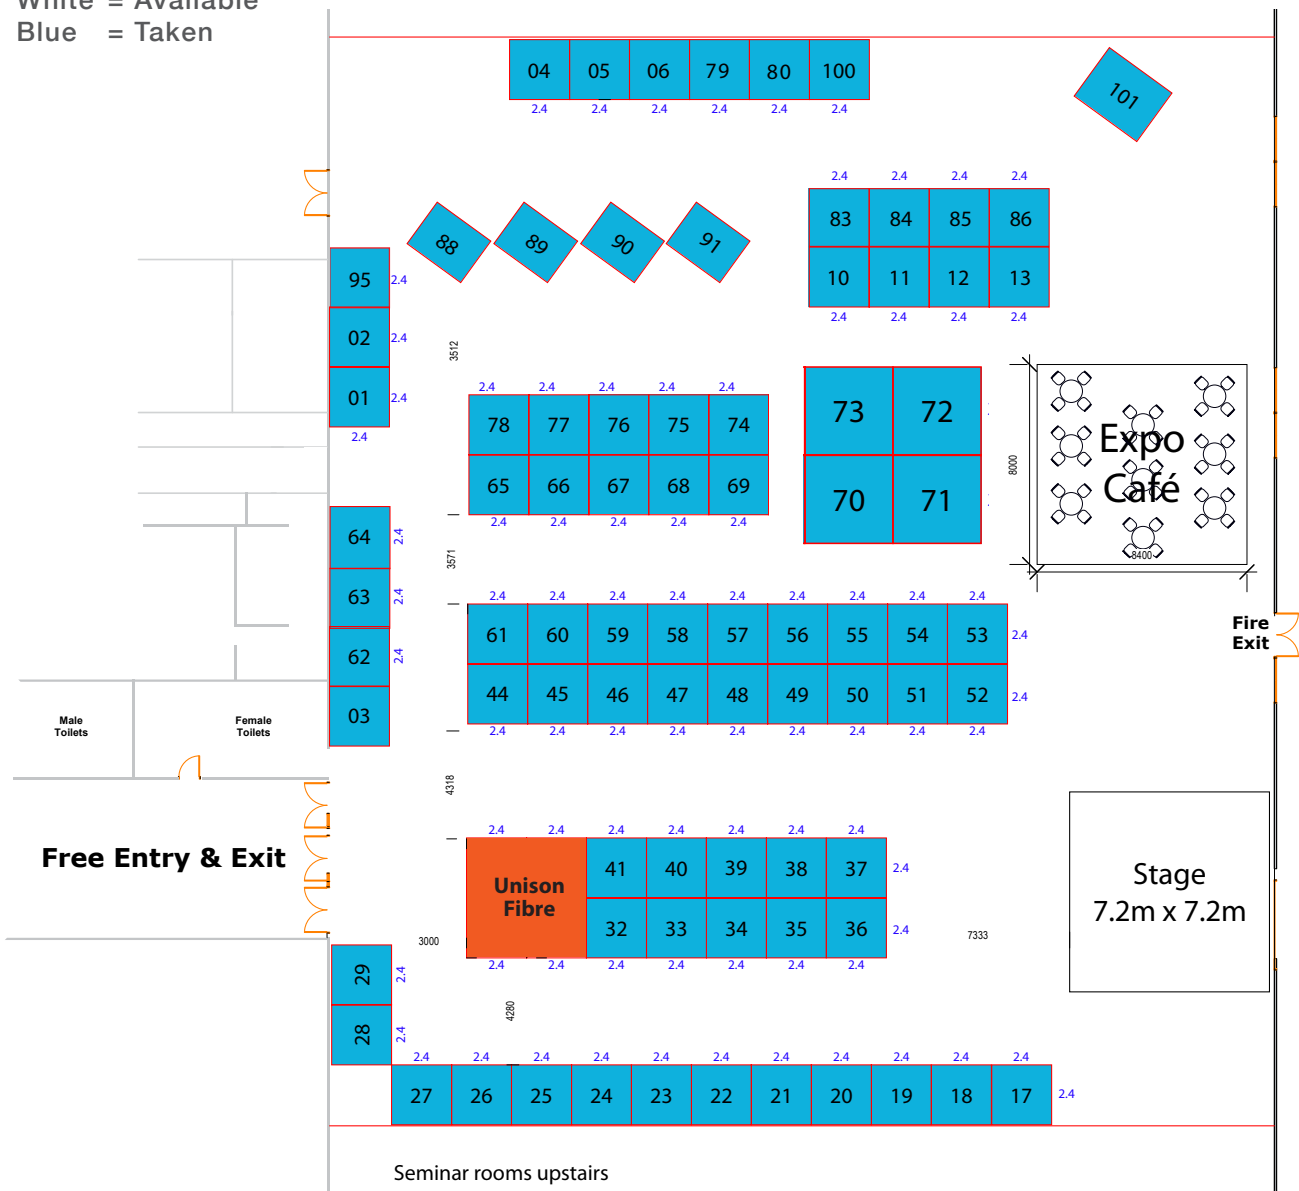

## PETTIGREW GREEN ARENA

### KEY

White = Available  
Blue = Taken

**unisonfibre**  
**BUSINESS  
EXPO**

IN CONJUNCTION WITH THE HAWKE'S BAY CHAMBER OF COMMERCE